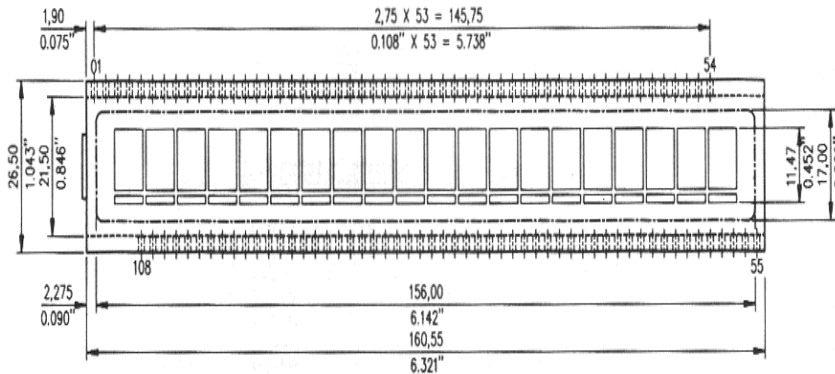

1 X 20 CHARACTER DOT MATRIX

SCALE = 0.75X

FILL-END = MAX 10.00 X 1.00 (0.394" X 0.039")
 DRIVER = HD44780, HD44100

I3281