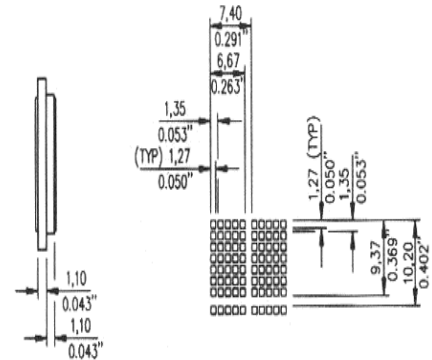

1 X 20 CHARACTER DOT MATRIX

SCALE = 0.75X

FILL-END = MAX 10.00 X 1.00 (0.394" X 0.039")
 DRIVER = HD44780, HD44100

I3281