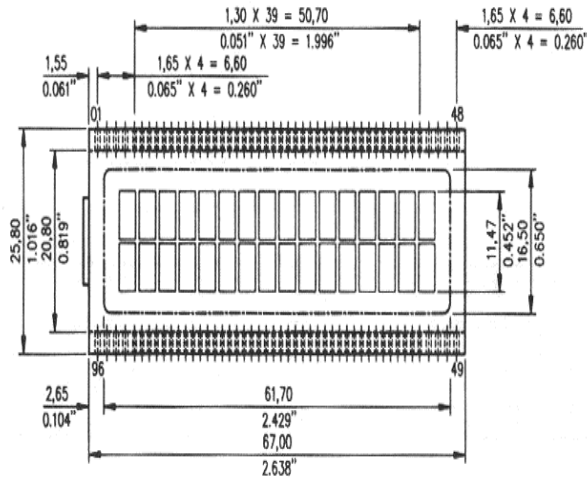

2 X 16 CHARACTER DOT MATRIX

FILL-END = MAX 10,00 X 1,00 (0.394" X 0.039")
 DRIVER = HD44780, HD44100

I3331