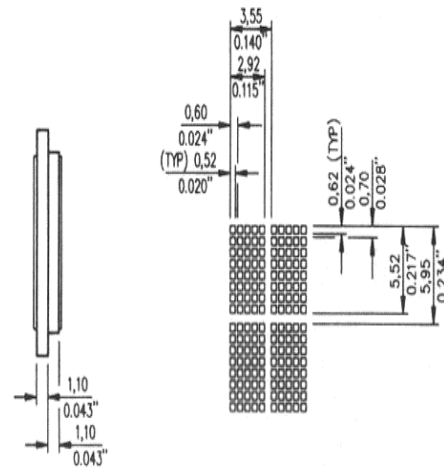

2 X 16 CHARACTER DOT MATRIX

FILL-END = MAX 10,00 X 1,00 (0.394" X 0.039")
 DRIVER = HD44780, HD44100

I3331