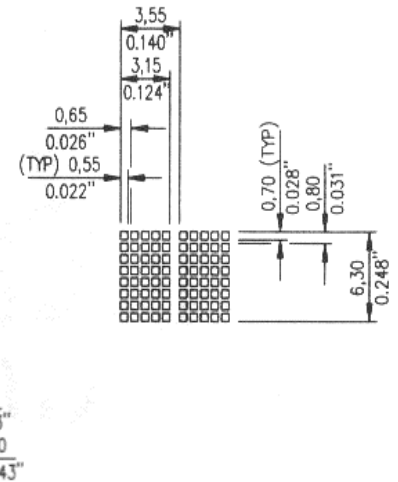

## 1 X 16 CHARACTER DOT MATRIX

FILL-END = MAX 10,00 X 1,00 (0.394" X 0.039")  
 DRIVER = HD44780, HD44100

I3376