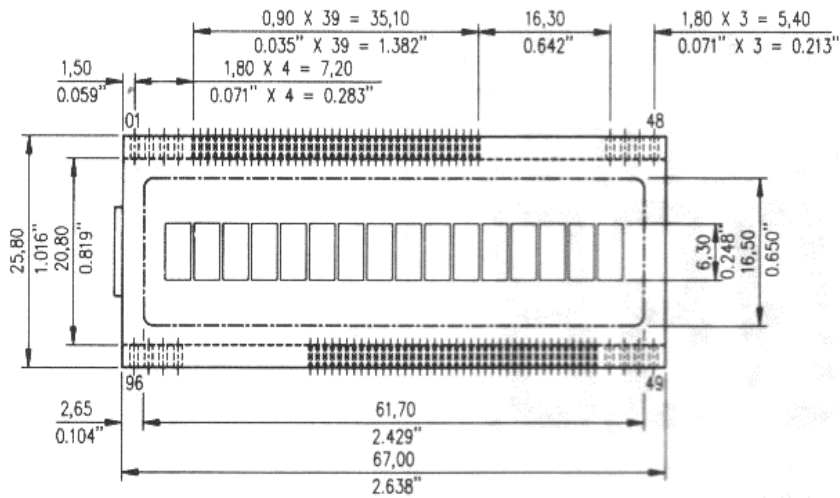

## 1 X 16 CHARACTER DOT MATRIX

FILL-END = MAX 10,00 X 1,00 (0.394" X 0.039")  
 DRIVER = HD44780, HD44100

I3376