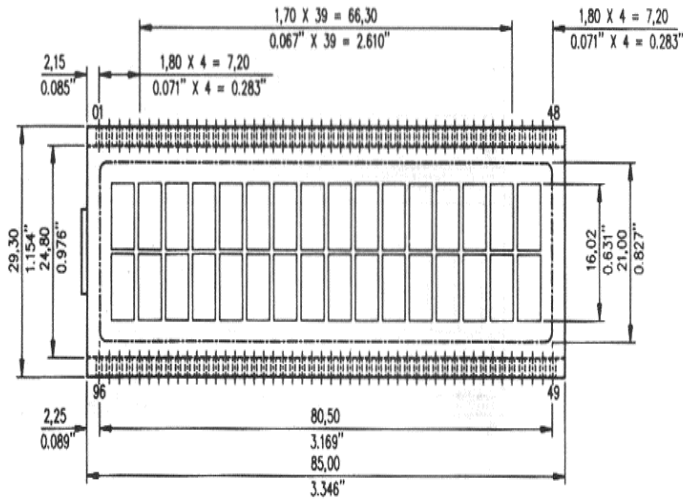

2 X 16 CHARACTER DOT MATRIX

FILL-END = MAX 10,00 X 1,00 (0.394" X 0.039")
 DRIVER = HD44780, HD44100

I3603