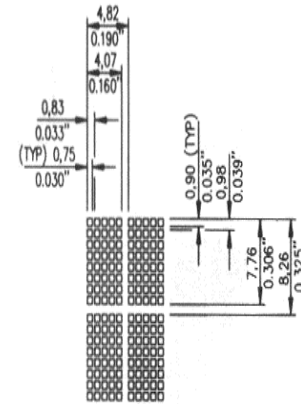

2 X 16 CHARACTER DOT MATRIX

FILL-END = MAX 10,00 X 1,00 (0.394" X 0.039")
 DRIVER = HD44780, HD44100

I3603